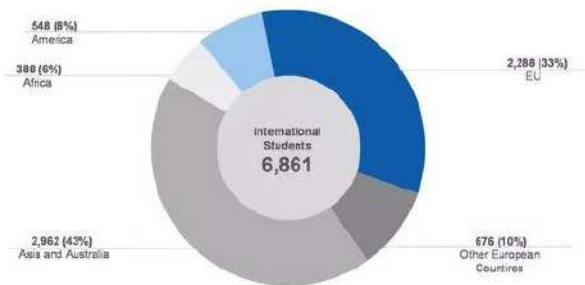

Distribution according to foreign countries* divided in European Union, other European countries, Asia and Australia, Africa and America